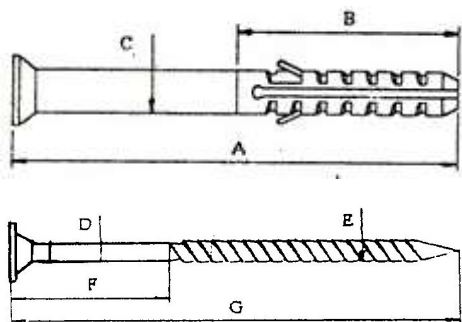

### TACO GOLPEO FAMILIA 106

Plug Size	A +0.1	B +0.1	C +0.1	Screw Size	D +0.1	E +0.05	F+2	G+2
5X30	30	25	4.9	3.5X33	3.2	3.4	10	33
6X40	40	31	5.9	4.0X42	3.38	3.8	14	42
6X60	60	31	5.9	4.0X62	3.38	3.8	28	62
6X80	80	31	5.9	4.0X82	3.38	3.8	47	82
8X60A	60	41	7.9	5.0X62	4.26	4.75	20	62
8X80A	80	41	7.8	5.0X82	4.26	4.75	30	82
8X100A	100	41	7.8	5.0X102	4.26	4.75	62	102
8X120A	120	41	8.0	5.0X122	4.15	4.75	72	122

### A103 PLUG WITH WING AND NAIL SCREW

Plug Size	A +0.1	B +0.1	C +0.1	Screw Size	D +0.1	E +0.05	F+2	G+2
5X40	40	25	5	3.5X42	3,2	3,4	20	42
10X140	140	51	10	7.0X143	5,95	6,7	71	142