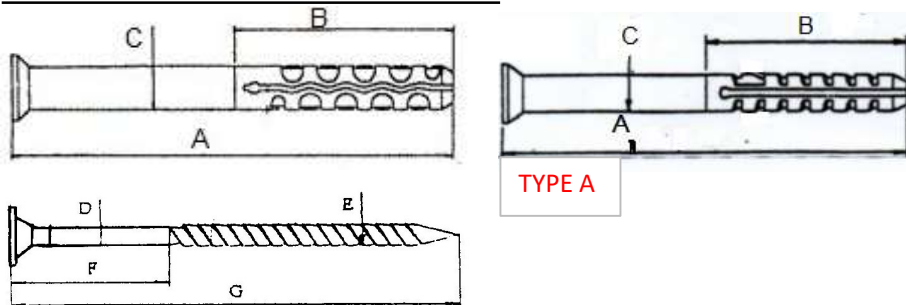

### TACO GOLPEO FAMILIA 106

Plug Size	A +0.1	B +0.1	C +0.1	Screw Size	D +0.1	E +0.05	F+2	G+2
5X30	30	25	4.9	3.5X33	3.2	3.4	10	33
6X40	40	31	5.9	4.0X42	3.38	3.8	14	42
6X60	60	31	5.9	4.0X62	3.38	3.8	28	62
6X80	80	31	5.9	4.0X82	3.38	3.8	47	82
8X60A	60	41	7.9	5.0X62	4.26	4.75	20	62
8X80A	80	41	7.8	5.0X82	4.26	4.75	30	82
8X100A	100	41	7.8	5.0X102	4.26	4.75	62	102
8X120A	120	41	8.0	5.0X122	4.15	4.75	72	122

### A103 PLUG WITH WING AND NAIL SCREW

Plug Size	A +0.1	B +0.1	C +0.1	Screw Size	D +0.1	E +0.05	F+2	G+2
5X40	40	25	5	3.5X42	3,2	3,4	20	42
10X140	140	51	10	7.0X143	5,95	6,7	71	142